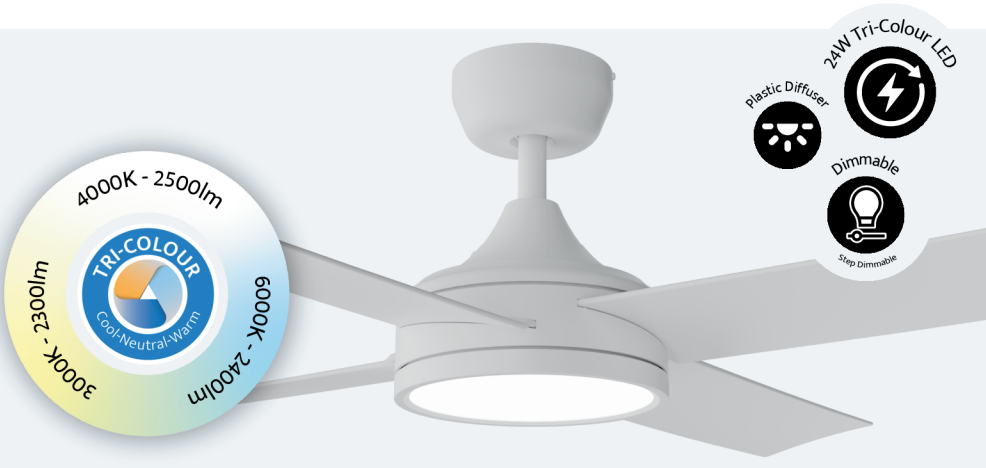

Performance

	48"	52"
Speed 1	4,940 m3/hr | 14.4W | 116 RPM	5,655 m3/hr | 14.2W | 100 RPM
Speed 2	8,615 m3/hr | 27.4W | 164 RPM	8,615 m3/hr | 27.2W | 144 RPM
Speed 3	13,255 m3/hr | 55W | 217 RPM	14,310 m3/hr | 55W | 203 RPM

Tri-Colour Light Kit
USER REPLACEABLE