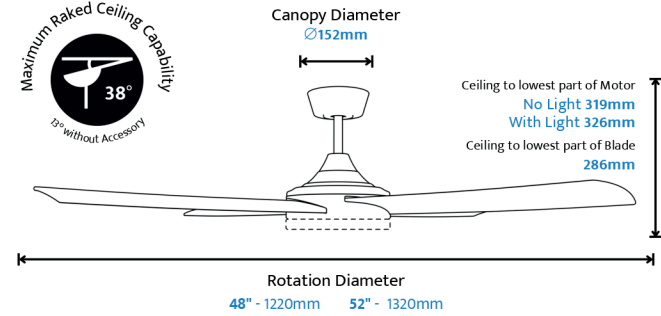

Breeze Silent Pro AC

48" 52"

Technical Specifications

Installation Location	Indoor and Covered Outdoor
Warranty	6 Year Warranty *3 Year In-Home, 12 Months Remote and Receiver PLUS 3 Year Parts Upon Product Registration.
Materials	Rust-Free ABS With Light models includes a Frosted Plastic Light Diffuser.
Operation	3-Speed Wall Control
Ceiling Mount Angle	Up to 38° with Raked Ceiling Kit Accessory. Up to 13° without Raked Ceiling Kit Accessory.
Compliance	AS/NZS 60335.1 | AS/NZS 60335.2.80 | AS CISPR 14 | AS/NZS 4268

Measurements