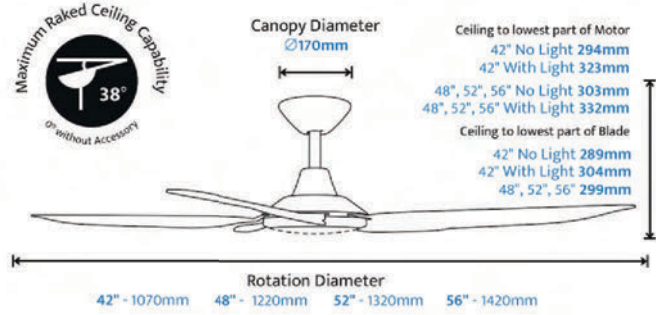

Technical Specifications

Installation Location	Indoor and Covered Outdoor
Warranty	6 Year Warranty *3 Year In-Home, 12 Months Remote and Receiver PLUS 3 Year Parts Upon Product Registration.
Materials	Rust-Free ABS With Light model includes a Frosted Plastic Light Diffuser.
Operation	6-Speed Remote Includes 1, 2 and 4 hour timer and reverse functions as well as light control for with light model.
Ceiling Mount Angle	Up to 38° with Raked Ceiling Kit Accessory. 0° without Raked Ceiling Kit Accessory.

Measurements