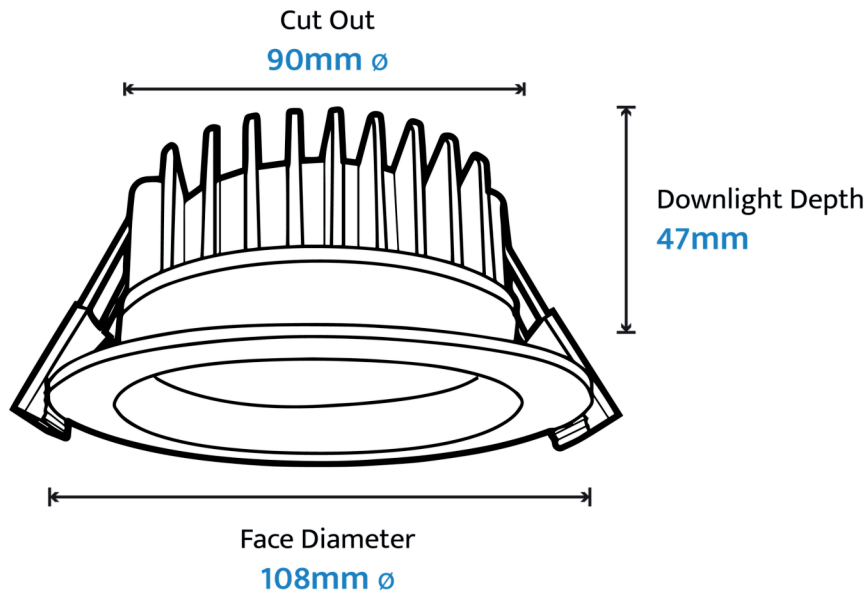

## Lory LOR-9DL-13W Specifications

<b>Light Source</b>	LED   SMD2835	<b>Supply (Voltage)</b>	220-240V AC~50/60Hz
<b>Colours</b>	White	<b>Temperature Rating</b>	-20°C +40°C
<b>Wattage</b>	13W	<b>Construction</b>	Aluminium & PMMA
<b>Dimmable</b>	Yes - Trailing Edge (5% - 100%)	<b>IP Rating</b>	IP44
<b>Kelvins</b>	3000K - 4000K - 6000K	<b>Electrical Protection</b>	Class II
<b>Lumens</b>	1100lm - 1200lm - 1150lm	<b>Compliance</b>	AS/NZS 60598.1, AS/NZS 60598.2.1, AS/NZS 61347.1, AS/NZS 61347.2.13, AS/NZS CISPR 15
<b>CRI</b>	CRI≥83	<b>Recommended Use   Warranty</b>	Domestic / Commercial   5 Year Replacement
<b>LED Hour Rating</b>	50000H   3V	<b>NZ/AU Driver   Driver Type</b>	DC30-40V   Constant C, Isolated
<b>Beam Angle</b>	120°	<b>Net Weight   Gross Weight</b>	0.27KG   0.31KG

## Zazu ZAZ-9DL-13W Specifications

Light Source	LED   SMD2835	Supply (Voltage)	220-240V AC~50/60Hz
Colours	White	Temperature Rating	-20°C +40°C
Wattage	13W	Construction	Polyamide & PMMA
Dimmable	Yes - Trailing Edge (5% - 100%)	IP Rating	IP44
Kelvins	3000K - 4000K - 6000K	Electrical Protection	Class II
Lumens	1050lm - 1150lm - 1100lm	Compliance	AS/NZS 60598.1, AS/NZS 60598.2.1, AS/NZS 61347.1, AS/NZS 61347.2.13, AS/NZS CISPR 15
CRI	CRI≥83	Recommended Use   Warranty	Domestic / Commercial   5 Year Replacement
LED Hour Rating	50000H   3V	NZ/AU Driver   Driver Type	DC36-72V   Constant C, Non Isolated
Beam Angle	120°	Net Weight   Gross Weight	0.23KG   0.26KG