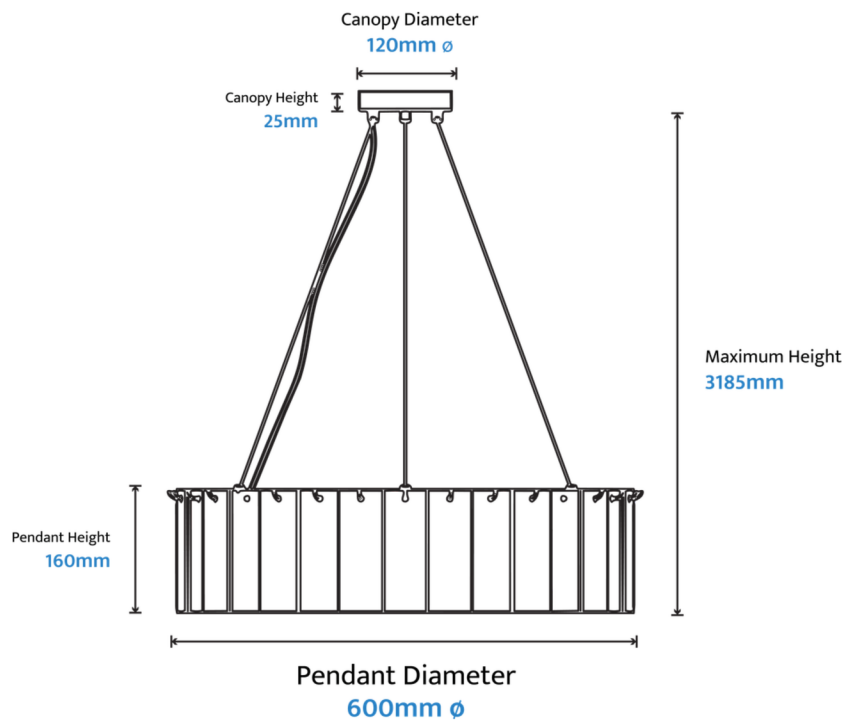

Also available in other configurations

[VIEW RANGE PAGE](#)

Mirage MIR-10PN-45-E14 Specifications

Light Source	10 x E14 Bulbs not included	Construction	Metal & Metal
Colours	Alabaster with Brass, Clear Glass with Brass	IP Rating	IP20
Wattage	10*40W	Electrical Protection	Class I
Dimmable	Compatible with dimmable globes	Compliance	AS/NZS 60598.1, AS/NZS 60598.2.1
Supply (Voltage)	220-240V AC~50/60Hz	Recommended Use Warranty	Domestic / Commercial 3 Year Replacement
Temperature Rating	-20°C+40°C	Net Weight Gross Weight	8.2KG 9.7KG

Also available in other configurations

[VIEW RANGE PAGE](#)

Mirage MIR-12PN-60-E14 Specifications

Light Source	12 x E14 Bulbs not included	Construction	Alabaster & Metal
Colours	Alabaster with Brass, Clear Glass with Brass	IP Rating	IP20
Wattage	12*40W	Electrical Protection	Class I
Dimmable	Compatible with dimmable globes	Compliance	AS/NZS 60598.1, AS/NZS 60598.2.1
Supply (Voltage)	220-240V AC~50/60Hz	Recommended Use Warranty	Domestic / Commercial 3 Year Replacement
Temperature Rating	-20°C~+40°C	Net Weight Gross Weight	19.5KG 22.1KG