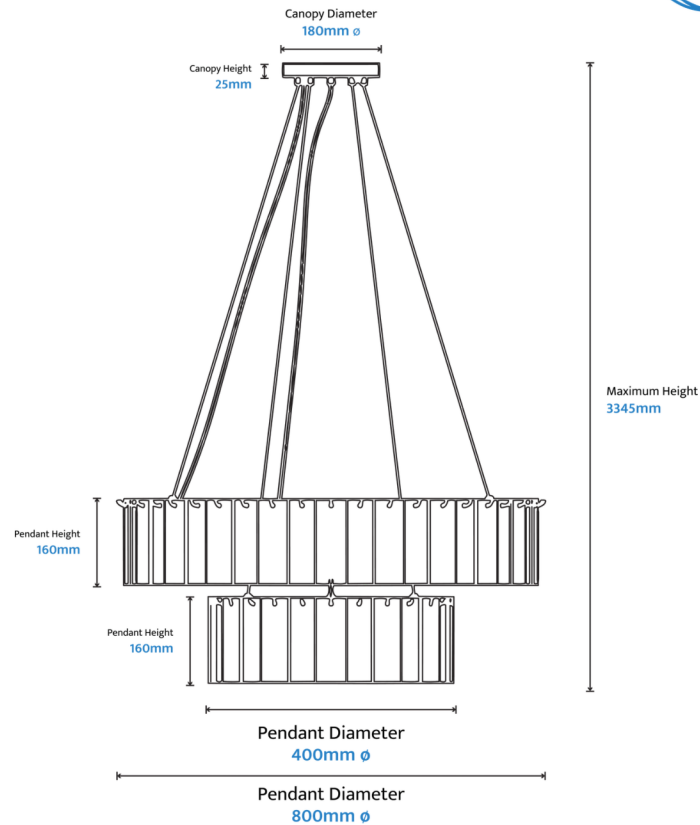

Also available in other configurations

[VIEW RANGE PAGE](#)

Mirage MIR-12PN-60-E14 Specifications

Light Source	12 x E14 Bulbs not included	Construction	Alabaster & Metal
Colours	Alabaster with Brass, Clear Glass with Brass	IP Rating	IP20
Wattage	12*40W	Electrical Protection	Class I
Dimmable	Compatible with dimmable globes	Compliance	AS/NZS 60598.1, AS/NZS 60598.2.1
Supply (Voltage)	220-240V AC~50/60Hz	Recommended Use Warranty	Domestic / Commercial 3 Year Replacement
Temperature Rating	-20°C~+40°C	Net Weight Gross Weight	19.5KG 22.1KG

Also available in other configurations

[VIEW RANGE PAGE](#)

Mirage MIR-18PN-80-E14 Specifications

Light Source	18 x E14 Bulbs not included	Construction	Alabaster & Metal
Colours	Alabaster with Brass, Clear Glass with Brass	IP Rating	IP20
Wattage	18*40W	Electrical Protection	Class I
Dimmable	Compatible with dimmable globes	Compliance	AS/NZS 60598.1, AS/NZS 60598.2.1
Supply (Voltage)	220-240V AC~50/60Hz	Recommended Use Warranty	Domestic / Commercial 3 Year Replacement
Temperature Rating	-20°C~+40°C	Net Weight Gross Weight	22.85KG 28.4KG

Also available in other configurations

[VIEW RANGE PAGE](#)

Mirage MIR-28PN-8045-E14 Specifications

Light Source	28 x E14 Bulbs not included	Construction	Alabaster & Metal
Colours	Alabaster with Brass, Clear Glass with Brass	IP Rating	IP20
Wattage	28*40W	Electrical Protection	Class I
Dimmable	Compatible with dimmable globes	Compliance	AS/NZS 60598.1, AS/NZS 60598.2.1
Supply (Voltage)	220-240V AC~50/60Hz	Recommended Use Warranty	Domestic / Commercial 3 Year Replacement
Temperature Rating	-20°C~+40°C	Net Weight Gross Weight	31KG 36.1KG