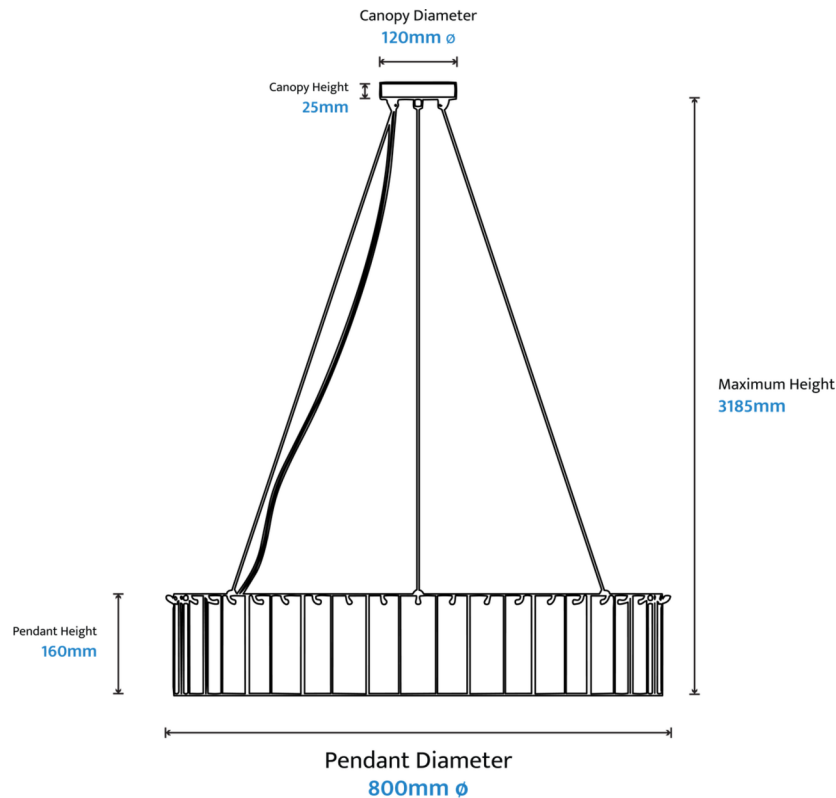

Also available in other configurations

[VIEW RANGE PAGE](#)

Mirage MIR-10PN-45-E14 Specifications

Light Source	10 x E14 Bulbs not included	Construction	Metal & Metal
Colours	Alabaster with Brass, Clear Glass with Brass	IP Rating	IP20
Wattage	10*40W	Electrical Protection	Class I
Dimmable	Compatible with dimmable globes	Compliance	AS/NZS 60598.1, AS/NZS 60598.2.1
Supply (Voltage)	220-240V AC~50/60Hz	Recommended Use Warranty	Domestic / Commercial 3 Year Replacement
Temperature Rating	-20°C+40°C	Net Weight Gross Weight	8.2KG 9.7KG

Also available in other configurations

[VIEW RANGE PAGE](#)

Mirage MIR-12PN-60-E14 Specifications

Light Source	12 x E14 Bulbs not included	Construction	Alabaster & Metal
Colours	Alabaster with Brass, Clear Glass with Brass	IP Rating	IP20
Wattage	12*40W	Electrical Protection	Class I
Dimmable	Compatible with dimmable globes	Compliance	AS/NZS 60598.1, AS/NZS 60598.2.1
Supply (Voltage)	220-240V AC~50/60Hz	Recommended Use Warranty	Domestic / Commercial 3 Year Replacement
Temperature Rating	-20°C~+40°C	Net Weight Gross Weight	19.5KG 22.1KG

Also available in other configurations

[VIEW RANGE PAGE](#)

Mirage MIR-18PN-80-E14 Specifications

Light Source	18 x E14 Bulbs not included	Construction	Alabaster & Metal
Colours	Alabaster with Brass, Clear Glass with Brass	IP Rating	IP20
Wattage	18*40W	Electrical Protection	Class I
Dimmable	Compatible with dimmable globes	Compliance	AS/NZS 60598.1, AS/NZS 60598.2.1
Supply (Voltage)	220-240V AC~50/60Hz	Recommended Use Warranty	Domestic / Commercial 3 Year Replacement
Temperature Rating	-20°C~+40°C	Net Weight Gross Weight	22.85KG 28.4KG