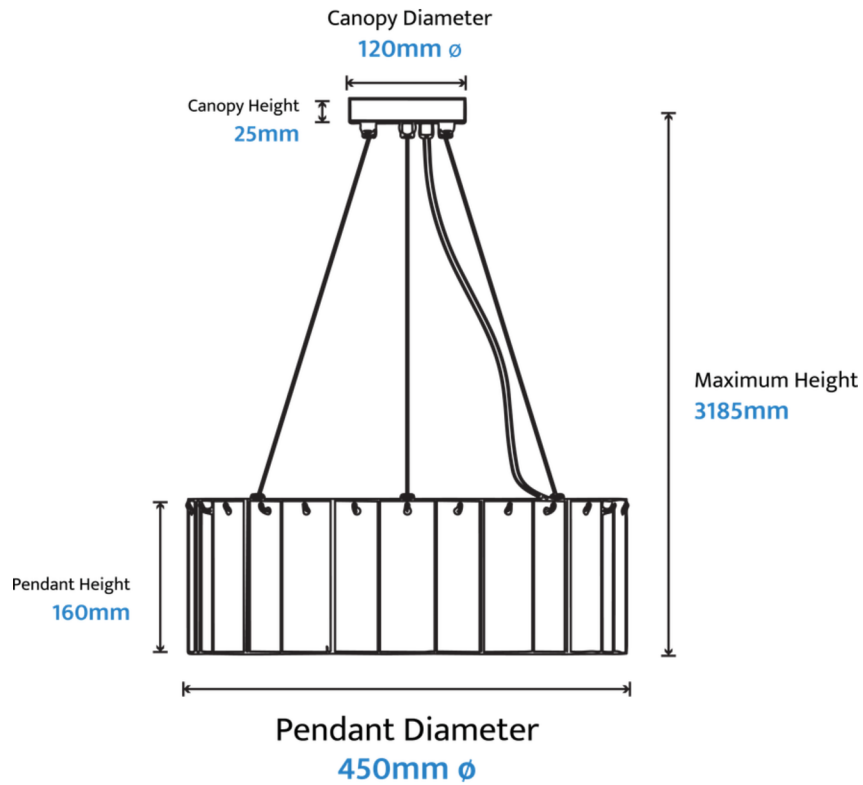

Mirage MIR-100LN-14-E14 Specifications

Light Source 14 x E14 | Bulbs not included

Colours Alabaster with Brass

Wattage 14*40W

Dimmable Compatible with dimmable globes

Supply (Voltage) 220-240V AC~50/60Hz

Temperature Rating -20°C+40°C

Construction Alabaster & Metal

IP Rating IP20

Electrical Protection Class I

Compliance AS/NZS 60598.1, AS/NZS 60598.2.1

Recommended Use | Warranty Domestic / Commercial | 3 Year Replacement

Net Weight | Gross Weight 21.5KG | 27.5KG

Also available in other configurations

[VIEW RANGE PAGE](#)

Mirage MIR-10PN-45-E14 Specifications

Light Source	10 x E14 Bulbs not included	Construction	Metal & Metal
Colours	Alabaster with Brass, Clear Glass with Brass	IP Rating	IP20
Wattage	10*40W	Electrical Protection	Class I
Dimmable	Compatible with dimmable globes	Compliance	AS/NZS 60598.1, AS/NZS 60598.2.1
Supply (Voltage)	220-240V AC~50/60Hz	Recommended Use Warranty	Domestic / Commercial 3 Year Replacement
Temperature Rating	-20°C+40°C	Net Weight Gross Weight	8.2KG 9.7KG

Also available in other configurations

[VIEW RANGE PAGE](#)

Mirage MIR-18PN-80-E14 Specifications

Light Source	18 x E14 Bulbs not included	Construction	Alabaster & Metal
Colours	Alabaster with Brass, Clear Glass with Brass	IP Rating	IP20
Wattage	18*40W	Electrical Protection	Class I
Dimmable	Compatible with dimmable globes	Compliance	AS/NZS 60598.1, AS/NZS 60598.2.1
Supply (Voltage)	220-240V AC~50/60Hz	Recommended Use Warranty	Domestic / Commercial 3 Year Replacement
Temperature Rating	-20°C~+40°C	Net Weight Gross Weight	22.85KG 28.4KG