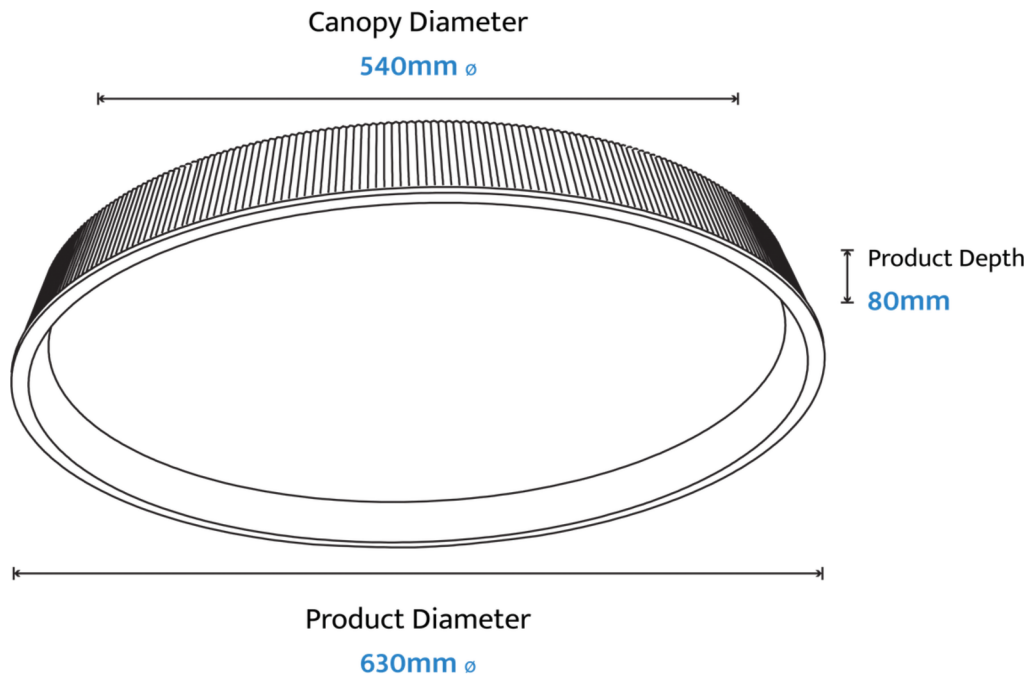

Kinglet KIN-45CL-36W Specifications

Light Source	LED SMD2835	Supply (Voltage)	220-240V AC~50/60Hz
Colours	Black, Gold, White	Temperature Rating	-20°C+40°C
Wattage	36W	Construction	Aluminium & Acrylic
Dimmable	Yes	IP Rating	IP20
Kelvins	3000K - 4000K - 6000K	Electrical Protection	Class II
Lumens	2377lm - 2485lm - 2593lm	Compliance	AS/NZS 60598.1, AS/NZS 60598.2.1, AS/NZS CISPR 15
CRI	CRI≥80	Recommended Use Warranty	Domestic / Commercial 3 Year Replacement
LED Hour Rating	66000H L70B50	NZ/AU Driver Driver Type	LS-40-1050 TRIAC LI Constant C, Isolated
Beam Angle	120°	Net Weight Gross Weight	4.25KG 5.25KG

Also available in other configurations

[VIEW RANGE PAGE](#)

Kinglet KIN-63CL-75W Specifications

Light Source	LED SMD2835	Supply (Voltage)	220-240V AC~50/60Hz
Colours	Black, Gold, White	Temperature Rating	-20°C+40°C
Wattage	75W	Construction	Aluminium & Acrylic
Dimmable	Yes	IP Rating	IP20
Kelvins	3000K - 4000K - 6000K	Electrical Protection	Class II
Lumens	4584lm - 5129lm - 5325lm	Compliance	AS/NZS 60598.1, AS/NZS 60598.2.1, AS/NZS CISPR 15
CRI	CRI≥80	Recommended Use Warranty	Domestic / Commercial 3 Year Replacement
LED Hour Rating	66000H L70B50	NZ/AU Driver Driver Type	LS-40-1050 TRIAC LI *2 Constant C, Isolated
Beam Angle	120°	Net Weight Gross Weight	5.5KG 9.8KG