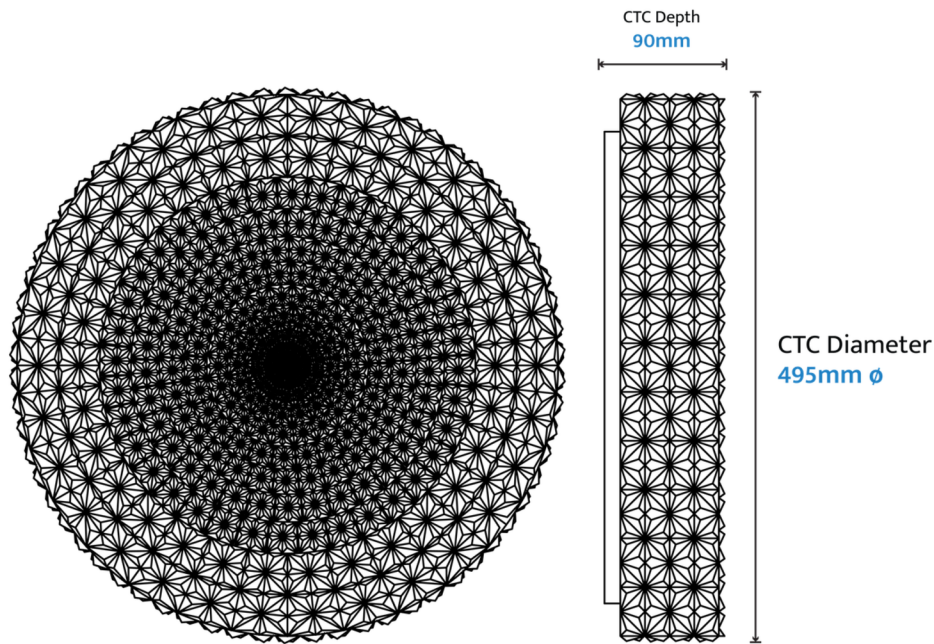

Ibis IBI-49CT-48W Specifications

Light Source	LED | SMD2835	Supply (Voltage)	220-240V AC~50/60Hz
Colours	Gold	Temperature Rating	-20°C +25°C
Wattage	48W	Construction	Iron & Acrylic
Dimmable	Yes	IP Rating	IP20
Kelvins	3000K - 4000K - 6000K	Electrical Protection	Class I
Lumens	4704lm - 5200lm - 4944lm	Compliance	AS/NZS 60598.1, AS/NZS 60598.2.1, AS/NZS 61347.1, AS/NZS 61347.2.13, AS/NZS CISPR 15
CRI	CRI≥80	Recommended Use | Warranty	Domestic / Commercial | 3 Year Replacement
LED Hour Rating	20000H	NZ/AU Driver | Driver Type	S048W42 | Constant C, Non Isolated
		Net Weight | Gross Weight	3.25KG | 4.37KG

All fixtures must be installed by a licensed electrician. Please also consult a licensed electrician for any electrical, dimming and wiring enquiries. For technical support please contact: customerservice@calibo.com.au

Also available in other configurations

[VIEW RANGE PAGE](#)