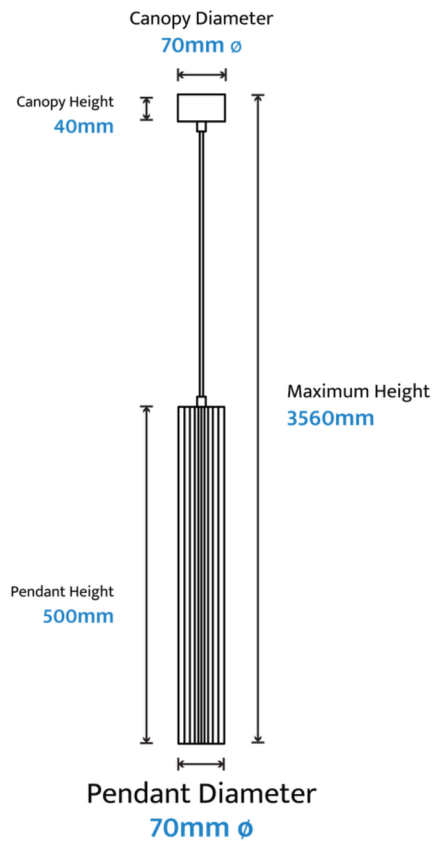

Canary CAN-15CT-GU10 Specifications

Light Source	1 x GU10 Bulbs not included	Construction	Aluminium
Colours	Black, Brass, White	IP Rating	IP20
Wattage	Max. 50W	Electrical Protection	Class I
Dimmable	Compatible with dimmable globes	Compliance	AS/NZS 60598.1, AS/NZS 60598.2.1
Supply (Voltage)	220-240V AC~50/60Hz	Recommended Use Warranty	Domestic / Commercial 3 Year Replacement
Temperature Rating	-20°C +25°C	Net Weight Gross Weight	0.5KG 0.79KG

Also available in other configurations

[VIEW RANGE PAGE](#)

Canary CAN-30CT-GU10 Specifications

Light Source	1 x GU10 Bulbs not included	Construction	Aluminium
Colours	Black, Brass, White	IP Rating	IP20
Wattage	Max. 50W	Electrical Protection	Class I
Dimmable	Compatible with dimmable globes	Compliance	AS/NZS 60598.1, AS/NZS 60598.2.1
Supply (Voltage)	220-240V AC~50/60Hz	Recommended Use Warranty	Domestic / Commercial 3 Year Replacement
Temperature Rating	-20°C +25°C	Net Weight Gross Weight	0.96KG 1.33KG

Also available in other configurations

[VIEW RANGE PAGE](#)

Canary CAN-1PN-30-GU10 Specifications

Light Source	1 x GU10 Bulbs not included	Construction	Aluminium
Colours	Black, Brass, White	IP Rating	IP20
Wattage	Max. 50W	Electrical Protection	Class I
Dimmable	Compatible with dimmable globes	Compliance	AS/NZS 60598.1, AS/NZS 60598.2.1
Supply (Voltage)	220-240V AC~50/60Hz	Recommended Use Warranty	Domestic / Commercial 3 Year Replacement
Temperature Rating	-20°C +25°C	Net Weight Gross Weight	1.27KG 1.73KG

Also available in other configurations

[VIEW RANGE PAGE](#)

Canary CAN-1PN-50-GU10 Specifications

Light Source	1 x GU10 Bulbs not included	Construction	Aluminium
Colours	Black, Brass, White	IP Rating	IP20
Wattage	Max. 50W	Electrical Protection	Class I
Dimmable	Compatible with dimmable globes	Compliance	AS/NZS 60598.1, AS/NZS 60598.2.1
Supply (Voltage)	220-240V AC~50/60Hz	Recommended Use Warranty	Domestic / Commercial 3 Year Replacement
Temperature Rating	-20°C +25°C	Net Weight Gross Weight	1.8KG 2.4KG