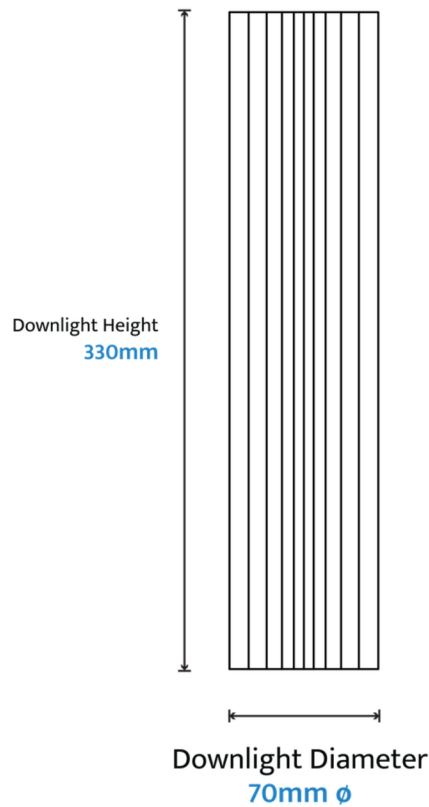

Canary CAN-15CT-GU10 Specifications

Light Source	1 x GU10 Bulbs not included	Construction	Aluminium
Colours	Black, Brass, White	IP Rating	IP20
Wattage	Max. 50W	Electrical Protection	Class I
Dimmable	Compatible with dimmable globes	Compliance	AS/NZS 60598.1, AS/NZS 60598.2.1
Supply (Voltage)	220-240V AC~50/60Hz	Recommended Use Warranty	Domestic / Commercial 3 Year Replacement
Temperature Rating	-20°C +25°C	Net Weight Gross Weight	0.5KG 0.79KG

Also available in other configurations

[VIEW RANGE PAGE](#)

Canary CAN-30CT-GU10 Specifications

Light Source	1 x GU10 Bulbs not included	Construction	Aluminium
Colours	Black, Brass, White	IP Rating	IP20
Wattage	Max. 50W	Electrical Protection	Class I
Dimmable	Compatible with dimmable globes	Compliance	AS/NZS 60598.1, AS/NZS 60598.2.1
Supply (Voltage)	220-240V AC~50/60Hz	Recommended Use Warranty	Domestic / Commercial 3 Year Replacement
Temperature Rating	-20°C +25°C	Net Weight Gross Weight	0.96KG 1.33KG

Also available in other configurations

[VIEW RANGE PAGE](#)

Canary CAN-1PN-30-GU10 Specifications

Light Source	1 x GU10 Bulbs not included	Construction	Aluminium
Colours	Black, Brass, White	IP Rating	IP20
Wattage	Max. 50W	Electrical Protection	Class I
Dimmable	Compatible with dimmable globes	Compliance	AS/NZS 60598.1, AS/NZS 60598.2.1
Supply (Voltage)	220-240V AC~50/60Hz	Recommended Use Warranty	Domestic / Commercial 3 Year Replacement
Temperature Rating	-20°C +25°C	Net Weight Gross Weight	1.27KG 1.73KG

Also available in other configurations

[VIEW RANGE PAGE](#)

Canary CAN-1PN-50-GU10 Specifications

Light Source	1 x GU10 Bulbs not included	Construction	Aluminium
Colours	Black, Brass, White	IP Rating	IP20
Wattage	Max. 50W	Electrical Protection	Class I
Dimmable	Compatible with dimmable globes	Compliance	AS/NZS 60598.1, AS/NZS 60598.2.1
Supply (Voltage)	220-240V AC~50/60Hz	Recommended Use Warranty	Domestic / Commercial 3 Year Replacement
Temperature Rating	-20°C +25°C	Net Weight Gross Weight	1.8KG 2.4KG