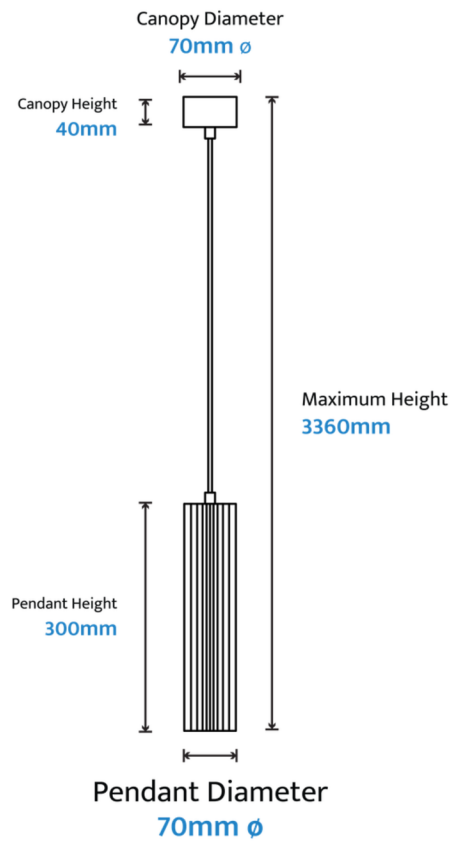

Canary CAN-15CT-GU10 Specifications

Light Source	1 x GU10 Bulbs not included	Construction	Aluminium
Colours	Black, Brass, White	IP Rating	IP20
Wattage	Max. 50W	Electrical Protection	Class I
Dimmable	Compatible with dimmable globes	Compliance	AS/NZS 60598.1, AS/NZS 60598.2.1
Supply (Voltage)	220-240V AC~50/60Hz	Recommended Use Warranty	Domestic / Commercial 3 Year Replacement
Temperature Rating	-20°C +25°C	Net Weight Gross Weight	0.5KG 0.79KG

Also available in other configurations

[VIEW RANGE PAGE](#)

Canary CAN-30CT-GU10 Specifications

Light Source	1 x GU10 Bulbs not included	Construction	Aluminium
Colours	Black, Brass, White	IP Rating	IP20
Wattage	Max. 50W	Electrical Protection	Class I
Dimmable	Compatible with dimmable globes	Compliance	AS/NZS 60598.1, AS/NZS 60598.2.1
Supply (Voltage)	220-240V AC~50/60Hz	Recommended Use Warranty	Domestic / Commercial 3 Year Replacement
Temperature Rating	-20°C +25°C	Net Weight Gross Weight	0.96KG 1.33KG

Also available in other configurations

[VIEW RANGE PAGE](#)

Canary CAN-1PN-30-GU10 Specifications

Light Source	1 x GU10 Bulbs not included	Construction	Aluminium
Colours	Black, Brass, White	IP Rating	IP20
Wattage	Max. 50W	Electrical Protection	Class I
Dimmable	Compatible with dimmable globes	Compliance	AS/NZS 60598.1, AS/NZS 60598.2.1
Supply (Voltage)	220-240V AC~50/60Hz	Recommended Use Warranty	Domestic / Commercial 3 Year Replacement
Temperature Rating	-20°C +25°C	Net Weight Gross Weight	1.27KG 1.73KG

Also available in other configurations

[VIEW RANGE PAGE](#)

Canary CAN-1PN-50-GU10 Specifications

Light Source	1 x GU10 Bulbs not included	Construction	Aluminium
Colours	Black, Brass, White	IP Rating	IP20
Wattage	Max. 50W	Electrical Protection	Class I
Dimmable	Compatible with dimmable globes	Compliance	AS/NZS 60598.1, AS/NZS 60598.2.1
Supply (Voltage)	220-240V AC~50/60Hz	Recommended Use Warranty	Domestic / Commercial 3 Year Replacement
Temperature Rating	-20°C +25°C	Net Weight Gross Weight	1.8KG 2.4KG