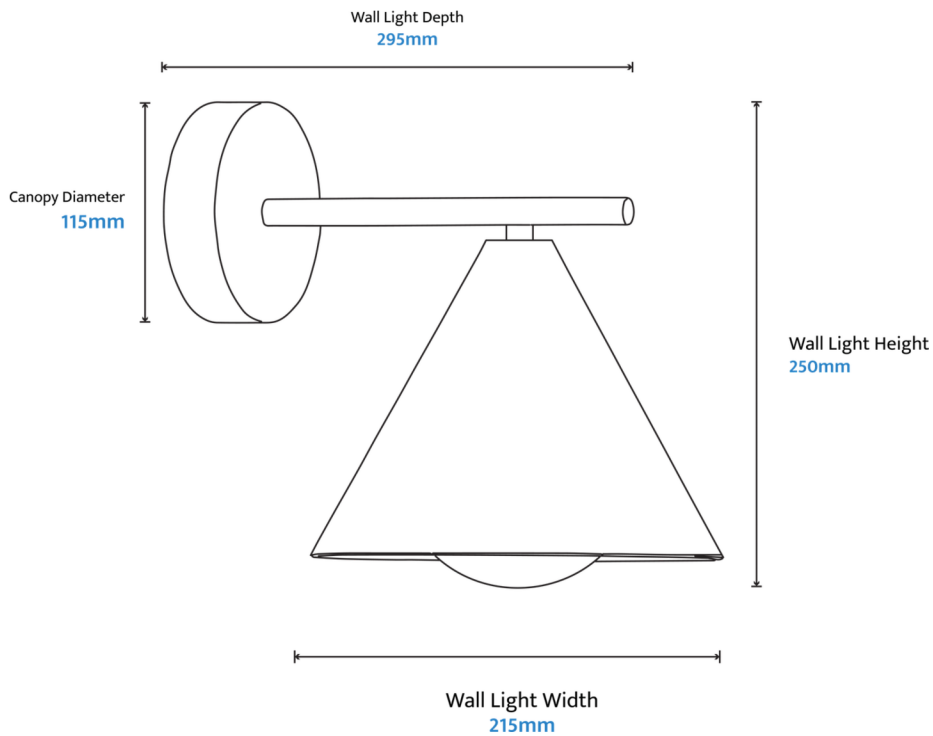

Becard BEC-1EX-21-E27 Specifications

Light Source	1 x E27 Bulbs not included	Temperature Rating	-20°C-+40°C
Colours	Black, Rust, White	Construction	Aluminium & Polycarbonate
Wattage	25W	IP Rating	IP65
Dimmable	Compatible with dimmable globes	Electrical Protection	Class I
Beam Angle	120°	Compliance	AS/NZS 60598.1, AS/NZS 60598.2.1
Supply (Voltage)	220-240V AC~50/60Hz	Recommended Use Warranty	Domestic / Commercial 3 Year Replacement
		Net Weight Gross Weight	0.68KG 1.01KG

Also available in other configurations

[VIEW RANGE PAGE](#)

Becard BEC-1EX-26-E27 Specifications

Light Source	1 x E27 Bulbs not included	Temperature Rating	-20°C-+40°C
Colours	Black, Rust, White	Construction	Aluminium & Polycarbonate
Wattage	25W	IP Rating	IP65
Dimmable	Compatible with dimmable globes	Electrical Protection	Class I
Beam Angle	120°	Compliance	AS/NZS 60598.1, AS/NZS 60598.2.1
Supply (Voltage)	220-240V AC~50/60Hz	Recommended Use Warranty	Domestic / Commercial 3 Year Replacement
		Net Weight Gross Weight	0.79KG 1.23KG