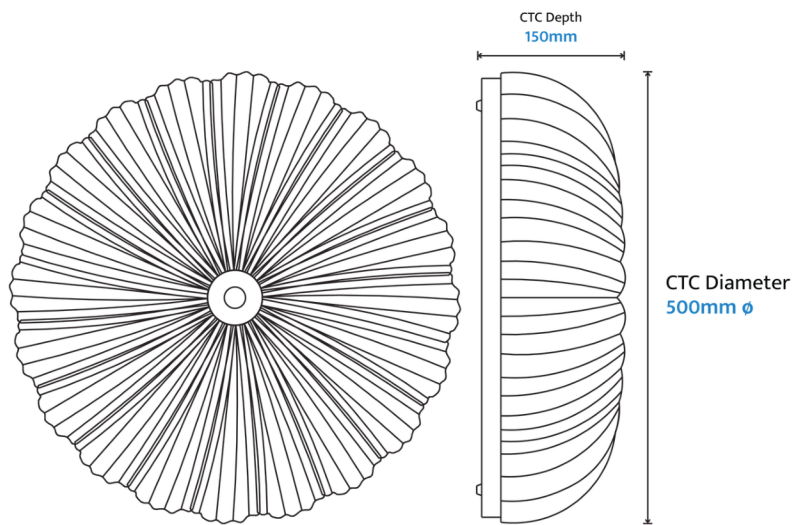

Allure ALU-50CT-48W Specifications

Light Source	LED | SMD3030	Supply (Voltage)	220-240V AC~50/60Hz
Colours	Gold	Temperature Rating	-20°C +25°C
Wattage	48W	Construction	Iron & Acrylic
Dimmable	Yes	IP Rating	IP20
Kelvins	3000K - 4000K - 6000K	Electrical Protection	Class I
Lumens	5040lm - 5500lm - 5280lm	Compliance	AS/NZS 60598.1, AS/NZS 60598.2.1, AS/NZS 61347.1, AS/NZS 61347.2.13, AS/NZS CISPR 15
CRI	CRI≥80	Recommended Use | Warranty	Domestic / Commercial | 3 Year Replacement
LED Hour Rating	20000H	NZ/AU Driver | Driver Type	S048W42 | Constant C, Non Isolated
		Net Weight | Gross Weight	3.79KG | 4.76KG

All fixtures must be installed by a licensed electrician. Please also consult a licensed electrician for any electrical and wiring enquiries. For technical support please contact: customerservice@calibo.com.au

Also available in other configurations

[VIEW RANGE PAGE](#)