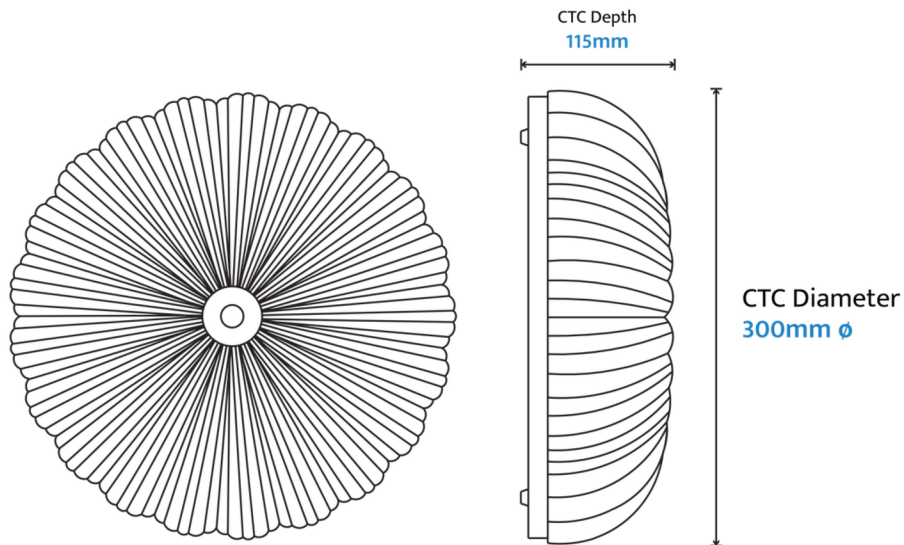

Allure ALU-30CT-19W Specifications

Light Source	LED | SMD3030	Supply (Voltage)	220-240V AC~50/60Hz
Colours	Gold	Temperature Rating	-20°C +25°C
Wattage	19W	Construction	Iron & Acrylic
Dimmable	No	IP Rating	IP20
Kelvins	3000K - 4000K - 6000K	Electrical Protection	Class I
Lumens	1805lm - 2000lm - 1900lm	Compliance	AS/NZS 60598.1, AS/NZS 60598.2.1, AS/NZS 61347.1, AS/NZS 61347.2.13, AS/NZS CISPR 15
CRI	CRI≥80	Recommended Use | Warranty	Domestic / Commercial | 3 Year Replacement
LED Hour Rating	20000H	NZ/AU Driver | Driver Type	S019W22 | Constant C, Non Isolated
		Net Weight | Gross Weight	1.08KG | 1.84KG

All fixtures must be installed by a licensed electrician. Please also consult a licensed electrician for any electrical and wiring enquiries. For technical support please contact: customerservice@calibo.com.au

Also available in other configurations

[VIEW RANGE PAGE](#)