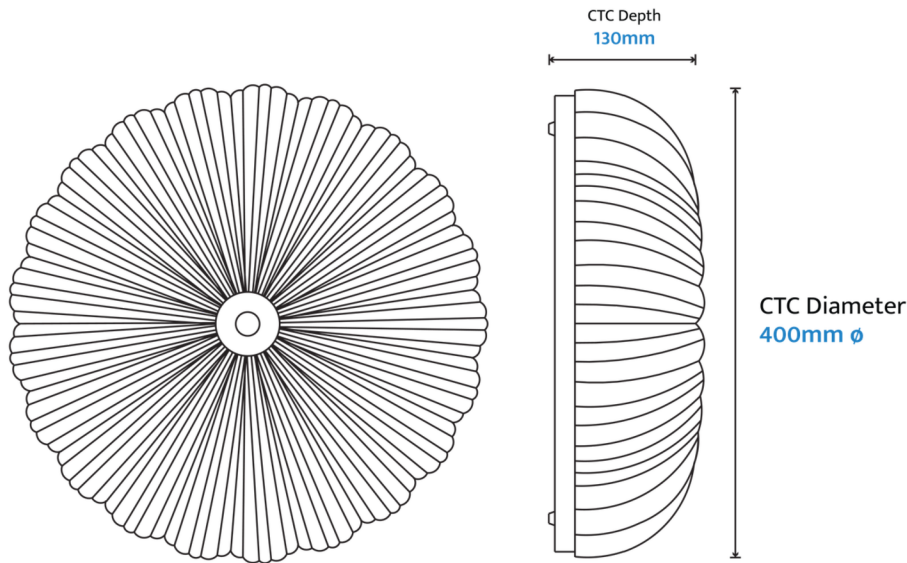

Allure ALU-40CT-31W Specifications

Light Source	LED | SMD3030	Supply (Voltage)	220-240V AC~50/60Hz
Colours	Gold	Temperature Rating	-20°C +25°C
Wattage	31W	Construction	Iron & Acrylic
Dimmable	Yes	IP Rating	IP20
Kelvins	3000K - 4000K - 6000K	Electrical Protection	Class I
Lumens	3100lm - 3400lm - 3255lm	Compliance	AS/NZS 60598.1, AS/NZS 60598.2.1, AS/NZS 61347.1, AS/NZS 61347.2.13, AS/NZS CISPR 15
CRI	CRI≥80	Recommended Use | Warranty	Domestic / Commercial | 3 Year Replacement
LED Hour Rating	20000H	NZ/AU Driver | Driver Type	S031W26 | Constant C, Non Isolated
		Net Weight | Gross Weight	2.26KG | 2.86KG

All fixtures must be installed by a licensed electrician. Please also consult a licensed electrician for any electrical and wiring enquiries. For technical support please contact: customerservice@calibo.com.au

Also available in other configurations

[VIEW RANGE PAGE](#)