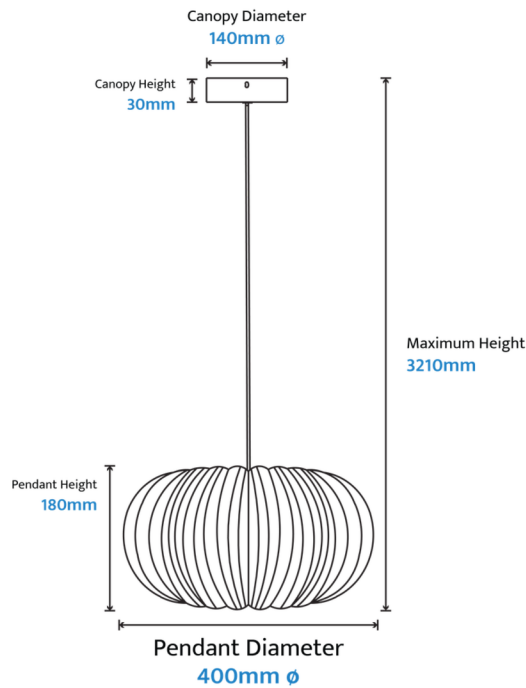

Allure ALU-1PN-19W Specifications

Light Source	LED SMD2835	Supply (Voltage)	220-240V AC~50/60Hz
Colours	Gold	Temperature Rating	-20°C +25°C
Wattage	19W	Construction	Iron & Acrylic
Dimmable	No	IP Rating	IP20
Kelvins	3000K - 4000K - 6000K	Electrical Protection	Class I
Lumens	2090lm - 2300lm - 2185lm	Compliance	AS/NZS 60598.1, AS/NZS 60598.2.1, AS/NZS 61347.1, AS/NZS 61347.2.13, AS/NZS CISPR 15
CRI	CRI≥80	Recommended Use Warranty	Domestic / Commercial 3 Year Replacement
LED Hour Rating	20000H	NZ/AU Driver Driver Type	S019W22 Constant C, Non Isolated
		Net Weight Gross Weight	1.81KG 2.41KG

Also available in other configurations

[VIEW RANGE PAGE](#)

Allure ALU-1PN-31W Specifications

Light Source	LED SMD2835	Supply (Voltage)	220-240V AC~50/60Hz
Colours	Gold	Temperature Rating	-20°C +25°C
Wattage	31W	Construction	Iron & Acrylic
Dimmable	Yes	IP Rating	IP20
Kelvins	3000K - 4000K - 6000K	Electrical Protection	Class I
Lumens	3255lm - 3600lm - 3410lm	Compliance	AS/NZS 60598.1, AS/NZS 60598.2.1, AS/NZS 61347.1, AS/NZS 61347.2.13, AS/NZS CISPR 15
CRI	CRI \geq 80	Recommended Use Warranty	Domestic / Commercial 3 Year Replacement
LED Hour Rating	20000H	NZ/AU Driver Driver Type	S031W26 Constant C, Non Isolated
		Net Weight Gross Weight	3.16KG 3.75KG