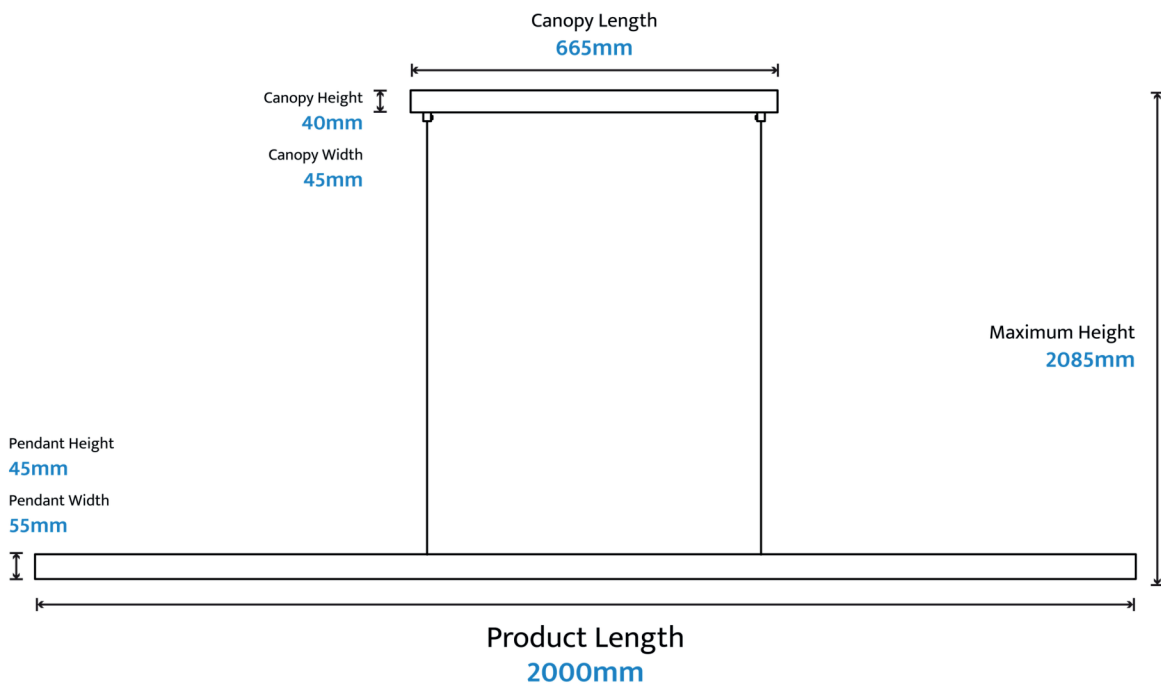

Avocent AVO-200LN-32W Specifications

Light Source	LED | SMD2835	Supply (Voltage)	220-240V AC~50/60Hz
Colours	Ash with White, Black Ash with Black, Walnut with Black	Temperature Rating	-20°C +25°C
Wattage	32W	Construction	Ash Wood & Aluminium
Dimmable	Yes - Triac Dimmable	IP Rating	IP20
Kelvins	3000K - 4000K - 6000K	Electrical Protection	Class II
Lumens	1696lm - 1755lm - 1565lm	Compliance	AS/NZS 60598.1, AS/NZS 60598.2.1, AS/NZS CISPR 15
CRI	CRI≥80	Recommended Use | Warranty	Domestic / Commercial | 3 Year Replacement
LED Hour Rating	17650h | L80	NZ/AU Driver | Driver Type	LF-GIF040YS080H | Constant C, Isolated
Beam Angle	120°	Net Weight | Gross Weight	4.5KG | 5.5KG

All fixtures must be installed by a licensed electrician. Please also consult a licensed electrician for any electrical and wiring enquiries. For technical support please contact: customerservice@calibo.com.au

Also available in other configurations

[VIEW RANGE PAGE](#)